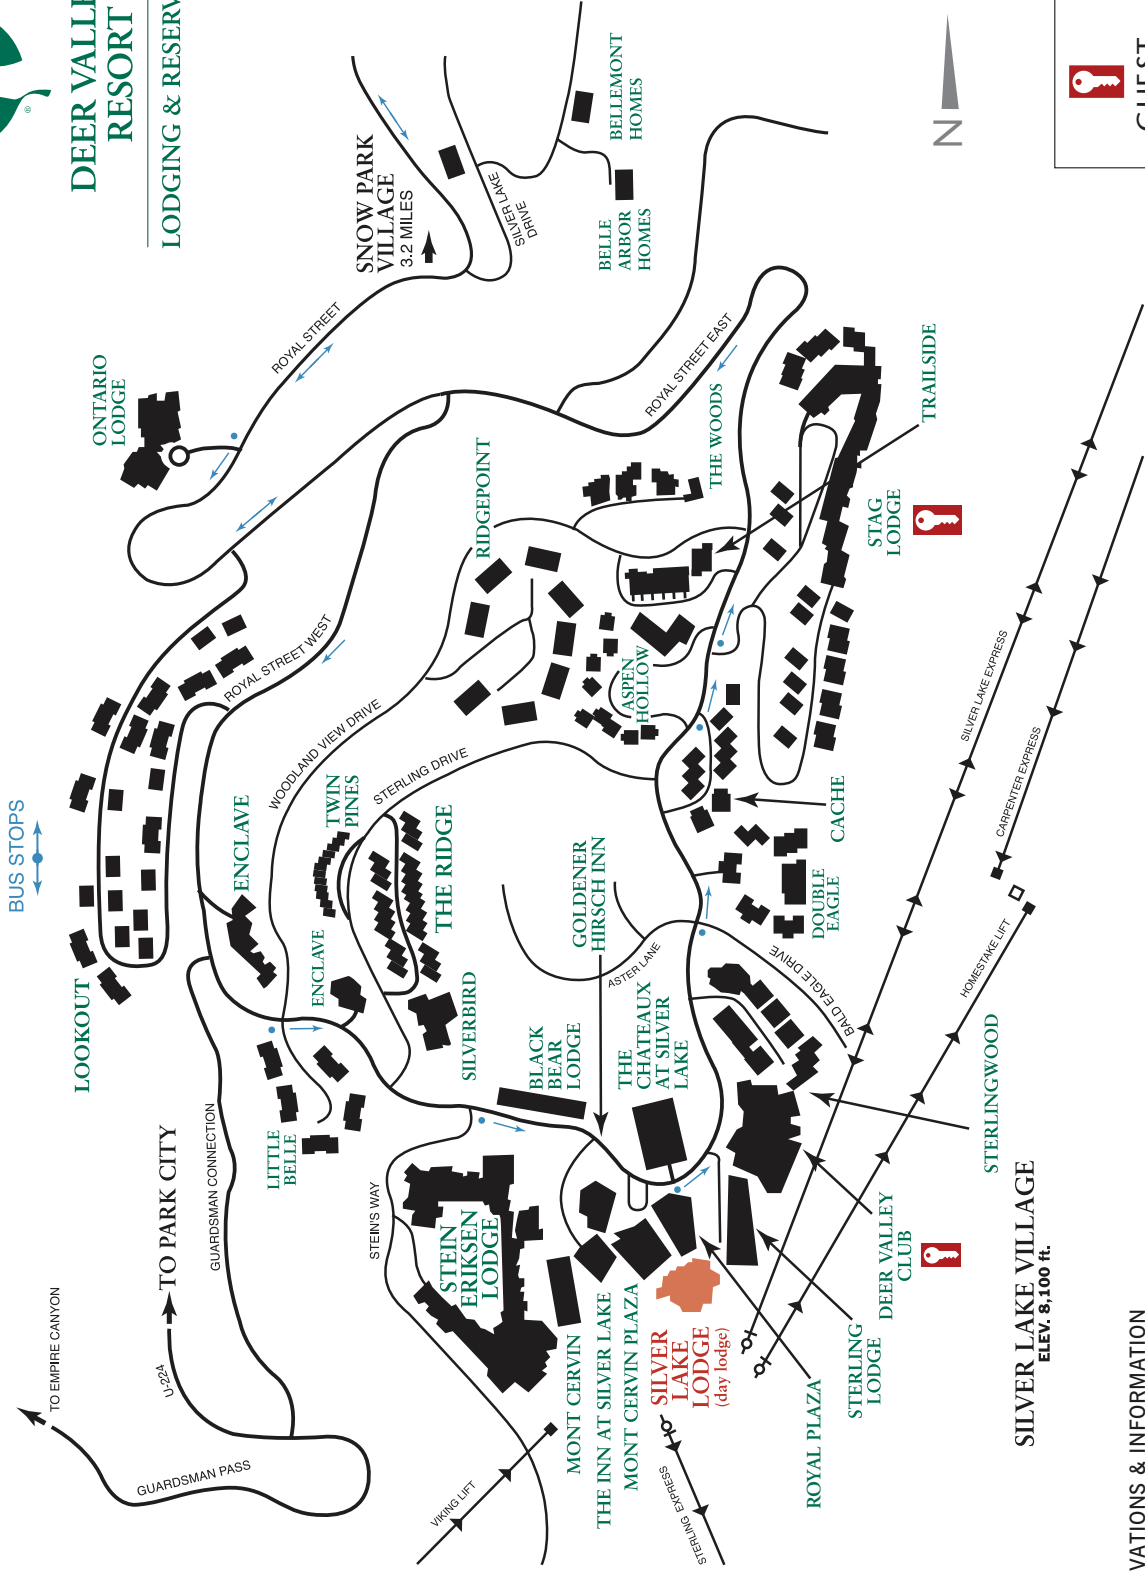

SILVER LAKE

DEER VALLEY RESORT

LODGING & RESERVATIONS

SILVER LAKE VILLAGE
ELEV. 8,100 ft.

GUEST CHECK-IN

RESERVATIONS & INFORMATION
800-558-3337 • 435-649-1000
deervalley.com